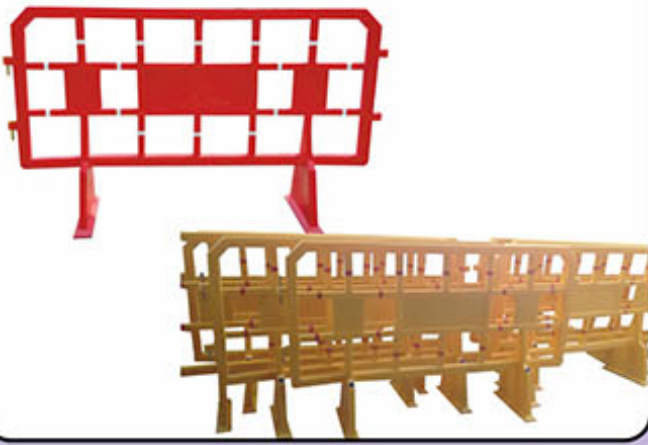

Atec Security Solutions

Roads & Traffic Safety Products

Rubber Speed Breakers
500 x 350 x 50 mm

Rubber Speed Breakers
500 x 400 x 75 mm

Rumbler Strips
500 x 100 x 25 mm

Rubber Corner Guards/Protector
800 x 100 x 100 x 8mm

Message Floor Stands
585 x 300 x 200 mm

Metal Delineator / Net
1000 x 63 mm

Car Wheel Clamps/Locks
275 x 220 x 60 mm

Traffic Sign Boards
Customized Sizes

BARRICADES

1 Pc Fence Barricades

2000 x 1200 x 500 mm (Interlocking)

3 Pc Heavyduty Barricades

2000 x 1200 x 500 mm (Not Interlocking)

L - Shape Jersey Barricades

1000 x 750 x 350 mm (Not Interlocking)

Water Filled Barricades

2000 x 1000 x 550 mm (Interlocking)

Metro Barricades